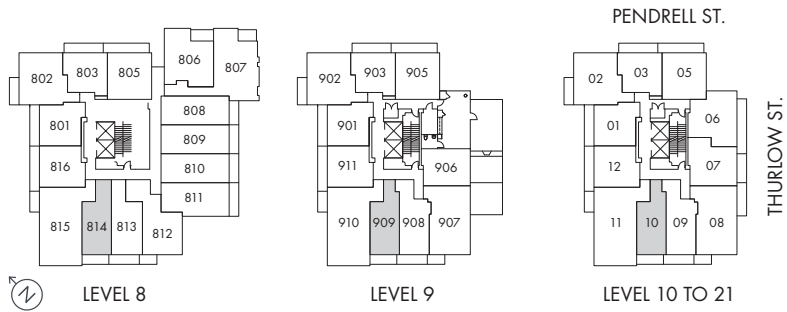

PLAN A1

1108PENDRELL

STUDIO + 1 BATH: 433 SF

Dimensions, sizes, specifications, layouts, and materials are approximate only and subject to change without notice. Window sizes, layouts, configurations, spandrel panels, and balcony sizes may vary from home to home. Developed by Bosa Properties (Thurlow) Inc. E&OE.