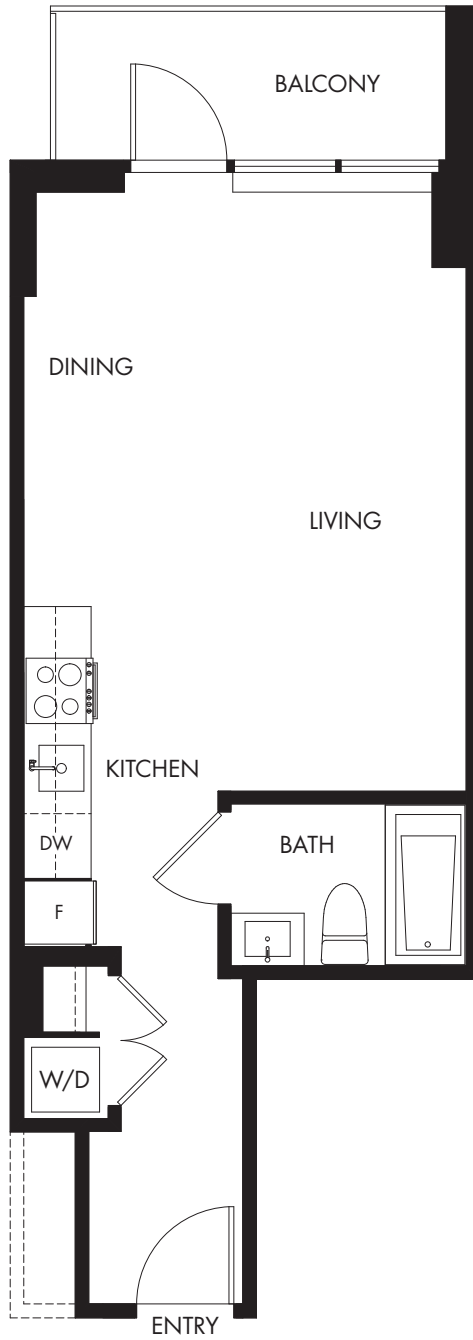

PLAN A1

1108PENDRELL

STUDIO + 1 BATH: 433 SF

Dimensions, sizes, specifications, layouts, and materials are approximate only and subject to change without notice. Window sizes, layouts, configurations, spandrel panels, and balcony sizes may vary from home to home. Developed by Bosa Properties (Thurlow) Inc. E&OE.