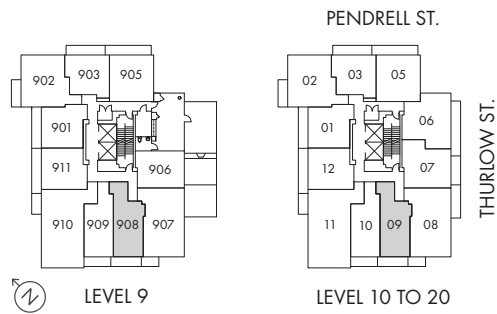

PLAN B1

1108PENDRELL

JR 1 BED, FLEX + 1 BATH: 448 SF

Dimensions, sizes, specifications, layouts, and materials are approximate only and subject to change without notice. Window sizes, layouts, configurations, spandrel panels, and balcony sizes may vary from home to home. Developed by Bosa Properties (Thurlow) Inc. E&OE.