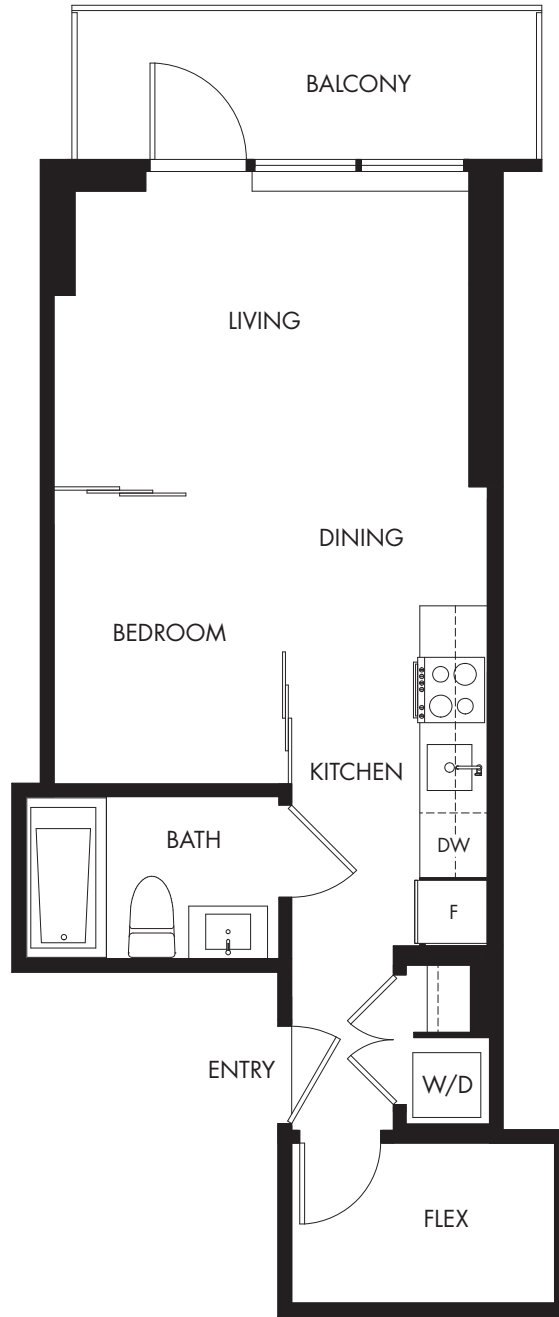

PLAN B1

1108PENDRELL

JR 1 BED, FLEX + 1 BATH: 448 SF

Dimensions, sizes, specifications, layouts, and materials are approximate only and subject to change without notice. Window sizes, layouts, configurations, spandrel panels, and balcony sizes may vary from home to home. Developed by Bosa Properties (Thurlow) Inc. E&OE.