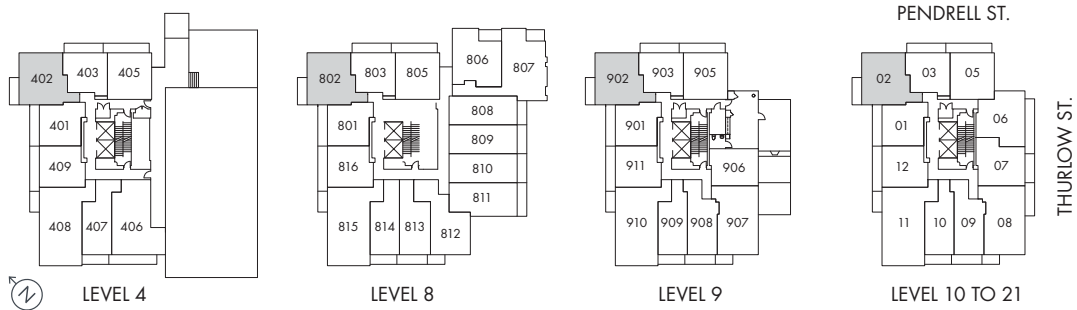

# PLAN C11

# 1108PENDRELL

1 BEDROOM, FLEX + 1 BATH: 578 SF

Dimensions, sizes, specifications, layouts, and materials are approximate only and subject to change without notice. Window sizes, layouts, configurations, spandrel panels, and balcony sizes may vary from home to home. Developed by Bosa Properties (Thurlow) Inc. E&OE.