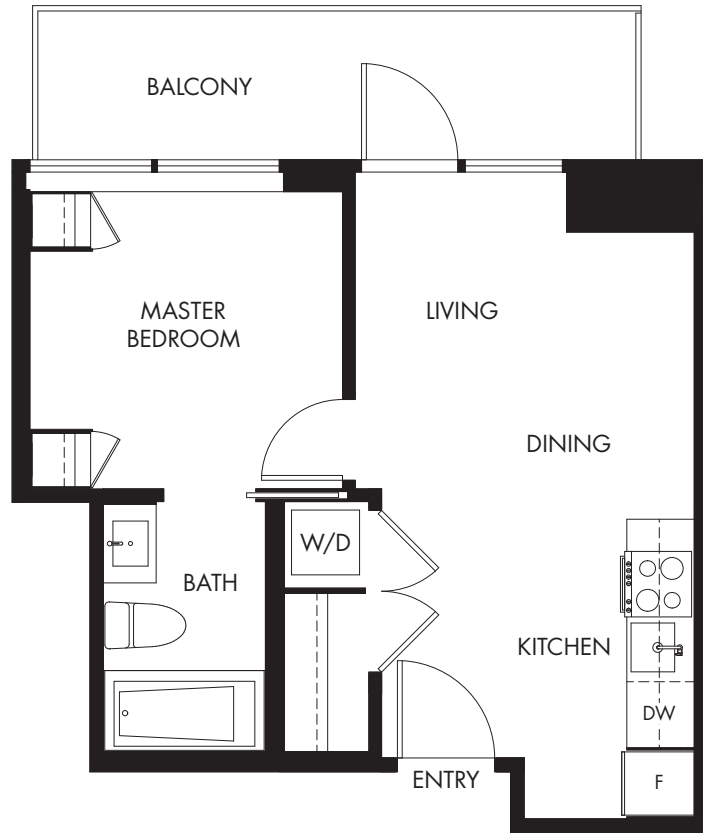

# 1108PENDRELL

1 BEDROOM + 1 BATH: 403 SF

LEVEL 4

LEVEL 8

LEVEL 9

LEVEL 10 TO 21

Dimensions, sizes, specifications, layouts, and materials are approximate only and subject to change without notice. Window sizes, layouts, configurations, spandrel panels, and balcony sizes may vary from home to home. Developed by Bosa Properties (Thurlow) Inc. E&OE.