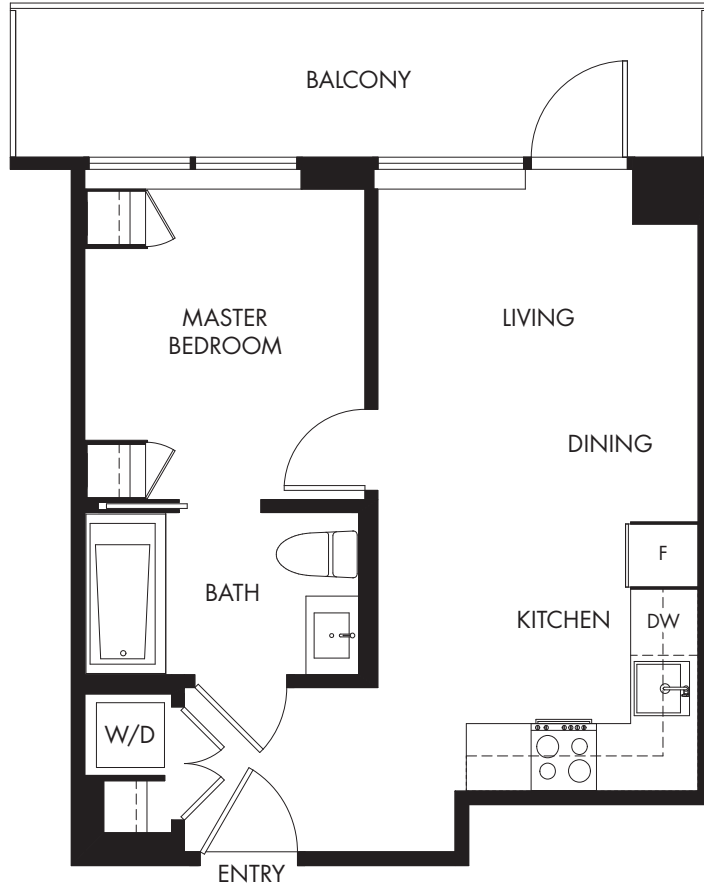

PLAN C6

1108PENDRELL

1 BEDROOM + 1 BATH: 423 SF

Dimensions, sizes, specifications, layouts, and materials are approximate only and subject to change without notice. Window sizes, layouts, configurations, spandrel panels, and balcony sizes may vary from home to home. Developed by Bosa Properties (Thurlow) Inc. E&OE.