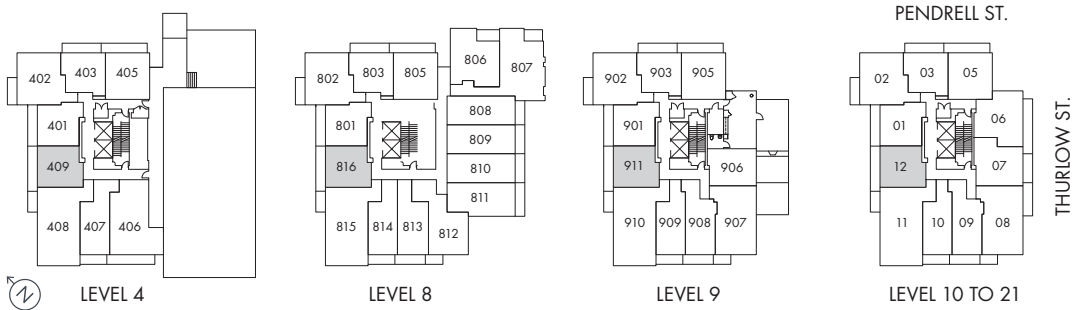

PLAN C6

1108PENDRELL

1 BEDROOM + 1 BATH: 423 SF

Dimensions, sizes, specifications, layouts, and materials are approximate only and subject to change without notice. Window sizes, layouts, configurations, spandrel panels, and balcony sizes may vary from home to home. Developed by Bosa Properties (Thurlow) Inc. E&OE.