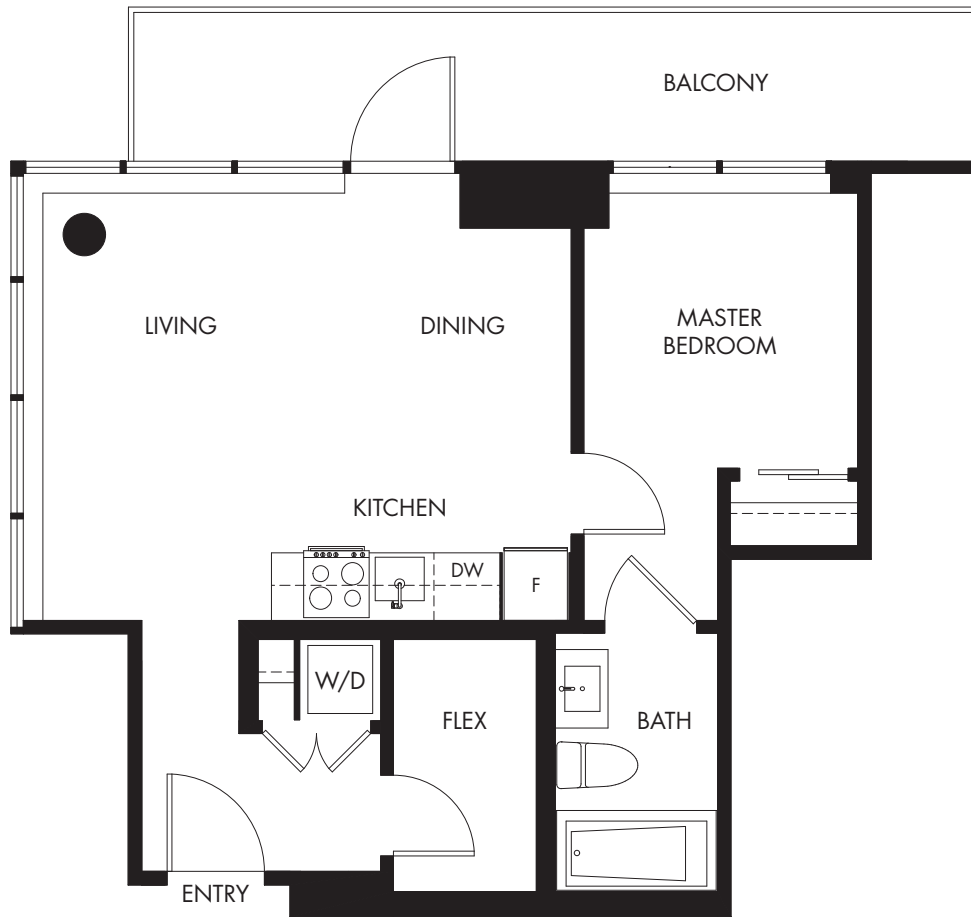

PLAN C8

1108PENDRELL

1 BEDROOM, FLEX + 1 BATH: 523 SF

Dimensions, sizes, specifications, layouts, and materials are approximate only and subject to change without notice. Window sizes, layouts, configurations, spandrel panels, and balcony sizes may vary from home to home. Developed by Bosa Properties (Thurlow) Inc. E&OE.