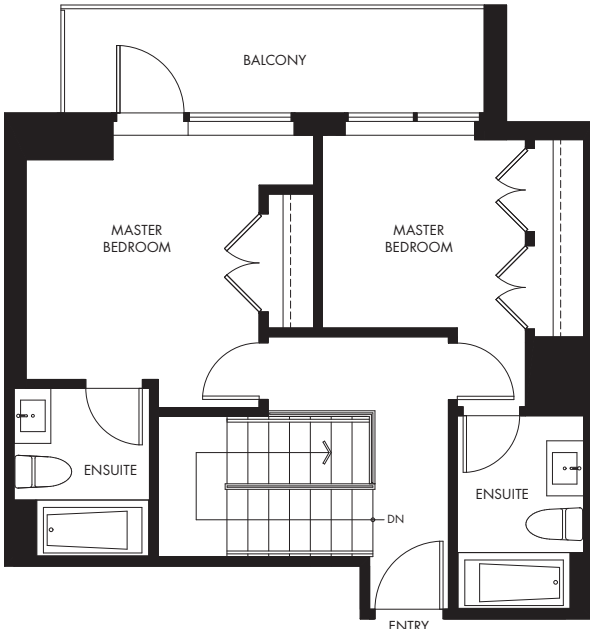

PENTHOUSE 1

2 BEDROOM, FLEX + 3 BATH: 1,074 SF

1108PENDRELL