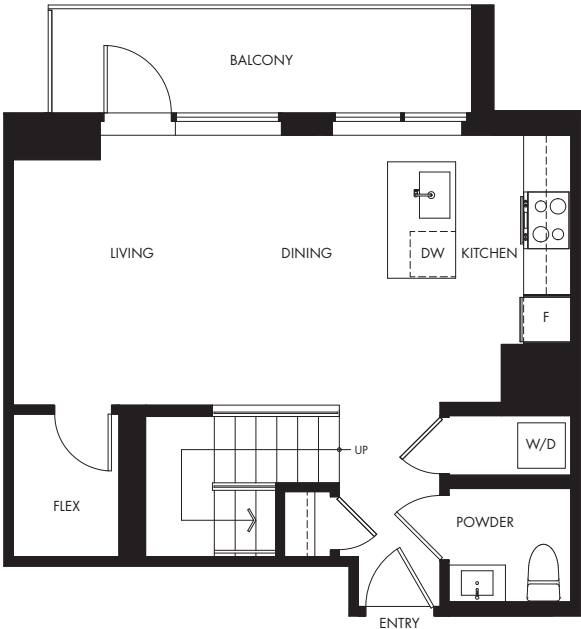

PENTHOUSE 1

2 BEDROOM, FLEX + 3 BATH: 1,074 SF

1108PENDRELL