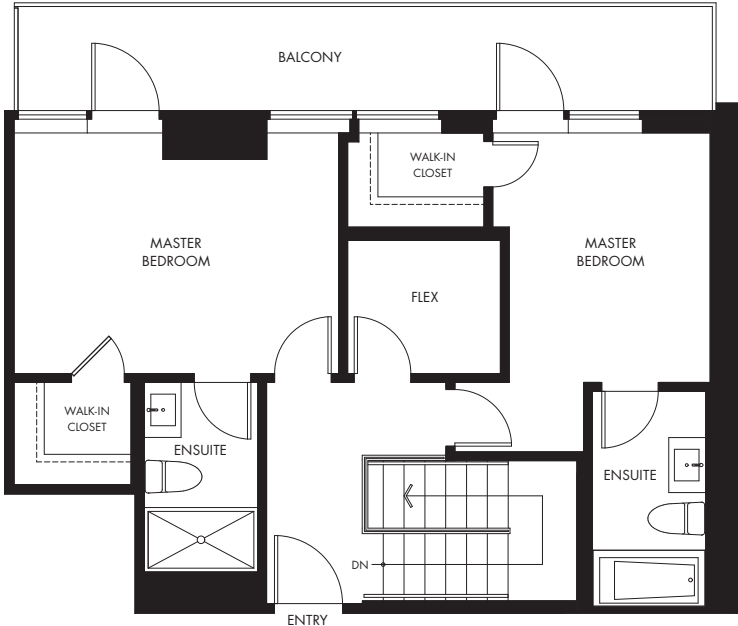

PENTHOUSE 3

2 BEDROOM, FLEX + 3 BATH: 1,303 SF

1108PENDRELL