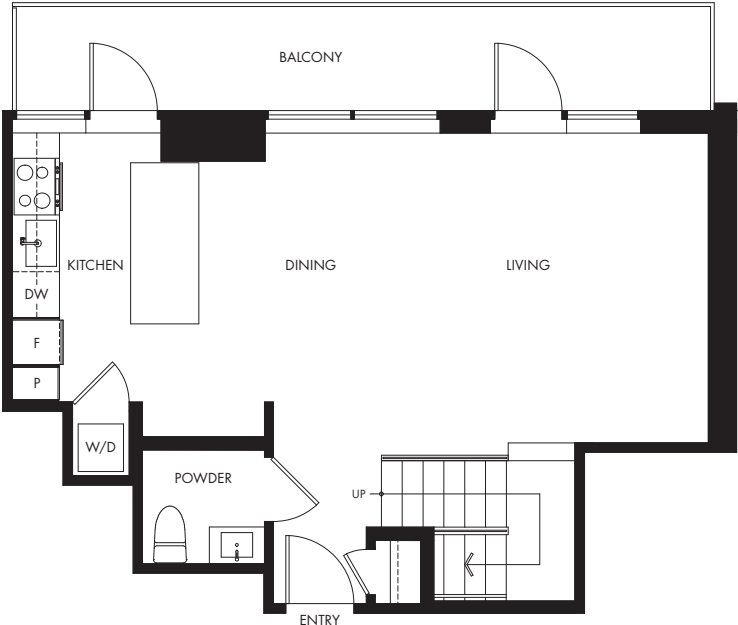

PENTHOUSE 3

2 BEDROOM, FLEX + 3 BATH: 1,303 SF

1108PENDRELL