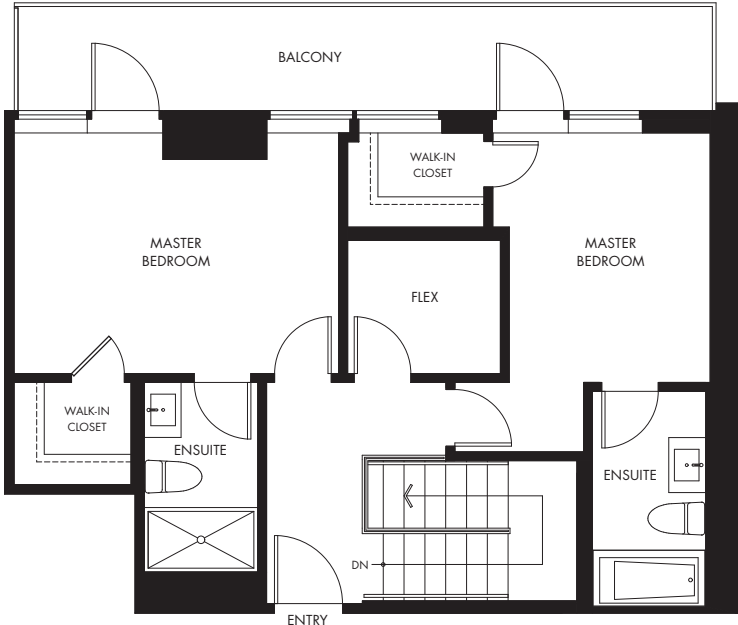

PENTHOUSE 3

2 BEDROOM, FLEX + 3 BATH: 1,303 SF

1108PENDRELL