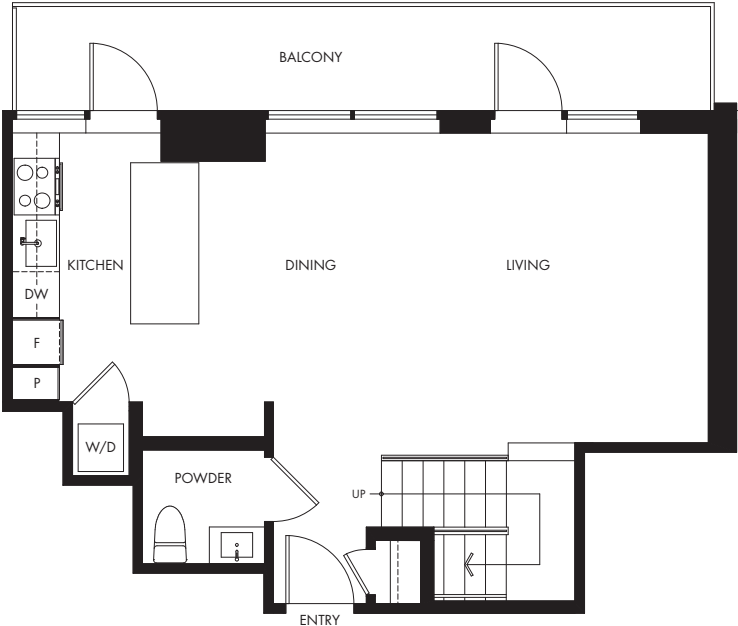

PENTHOUSE 3

2 BEDROOM, FLEX + 3 BATH: 1,303 SF

1108PENDRELL