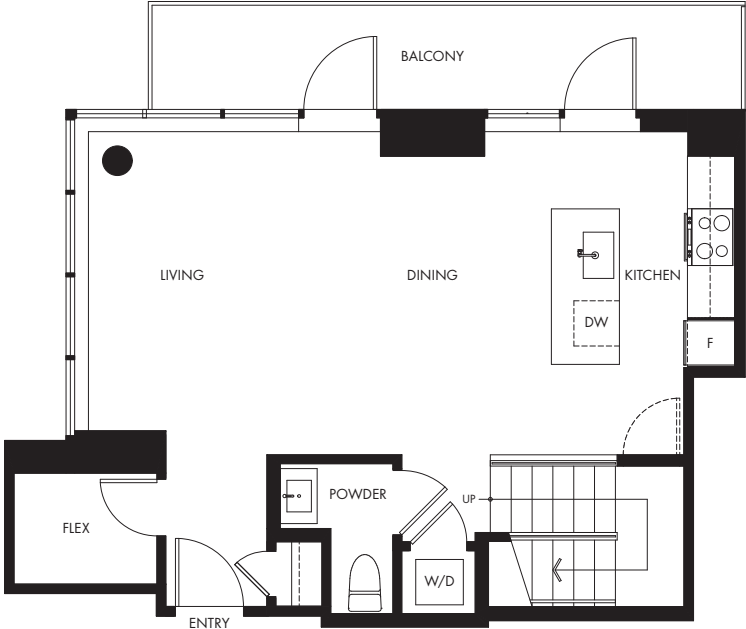

PENTHOUSE 5

2 BEDROOM, FLEX + 3 BATH: 1,286 SF

1108PENDRELL