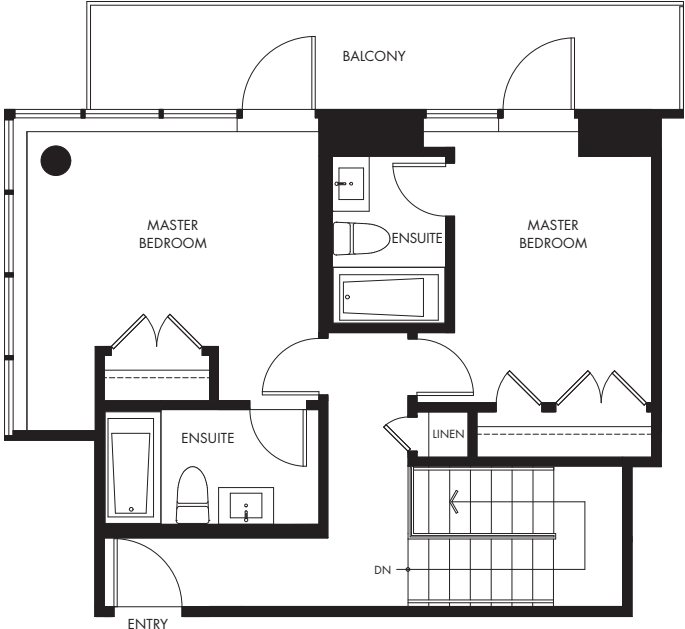

PENTHOUSE 5

2 BEDROOM, FLEX + 3 BATH: 1,286 SF

1108PENDRELL