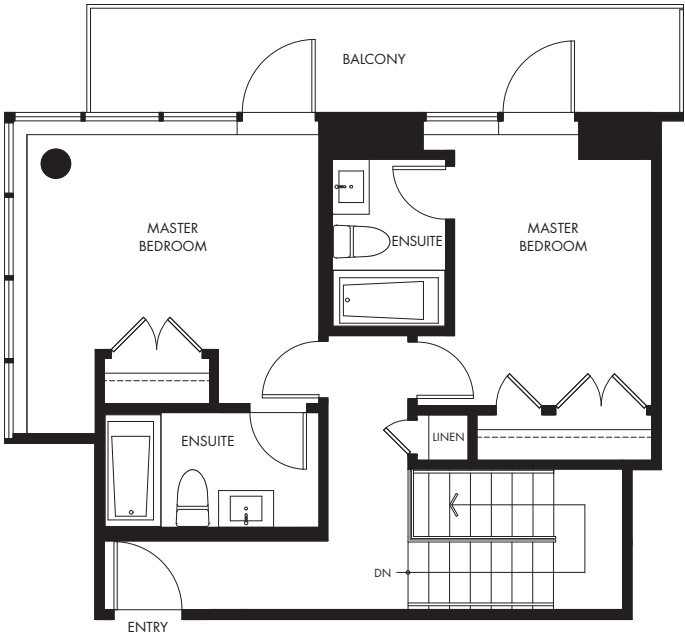

PENTHOUSE 5

2 BEDROOM, FLEX + 3 BATH: 1,286 SF

1108PENDRELL