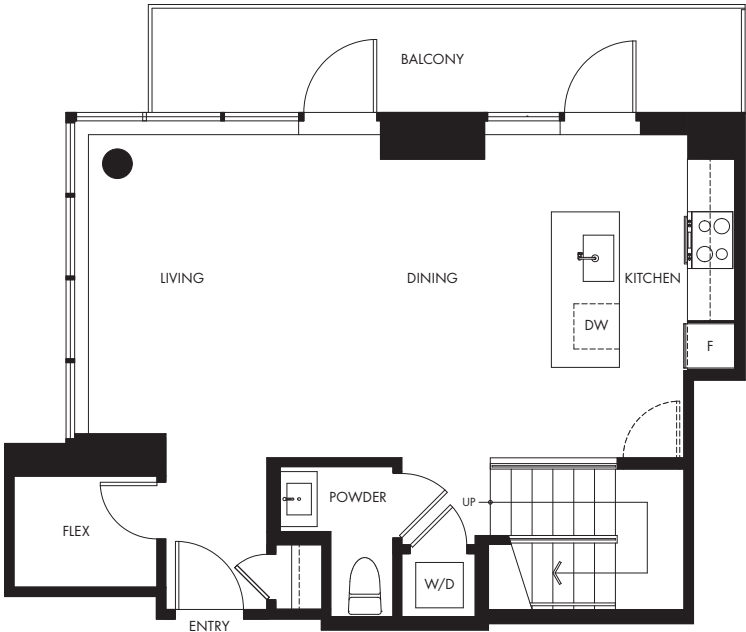

PENTHOUSE 5

2 BEDROOM, FLEX + 3 BATH: 1,286 SF

1108PENDRELL