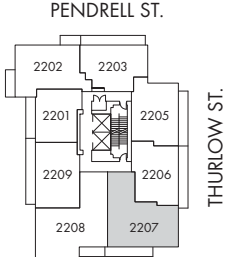

PENTHOUSE 7

3 BEDROOM, FLEX + 4 BATH: 1,621 SF

1108PENDRELL

LEVEL 22