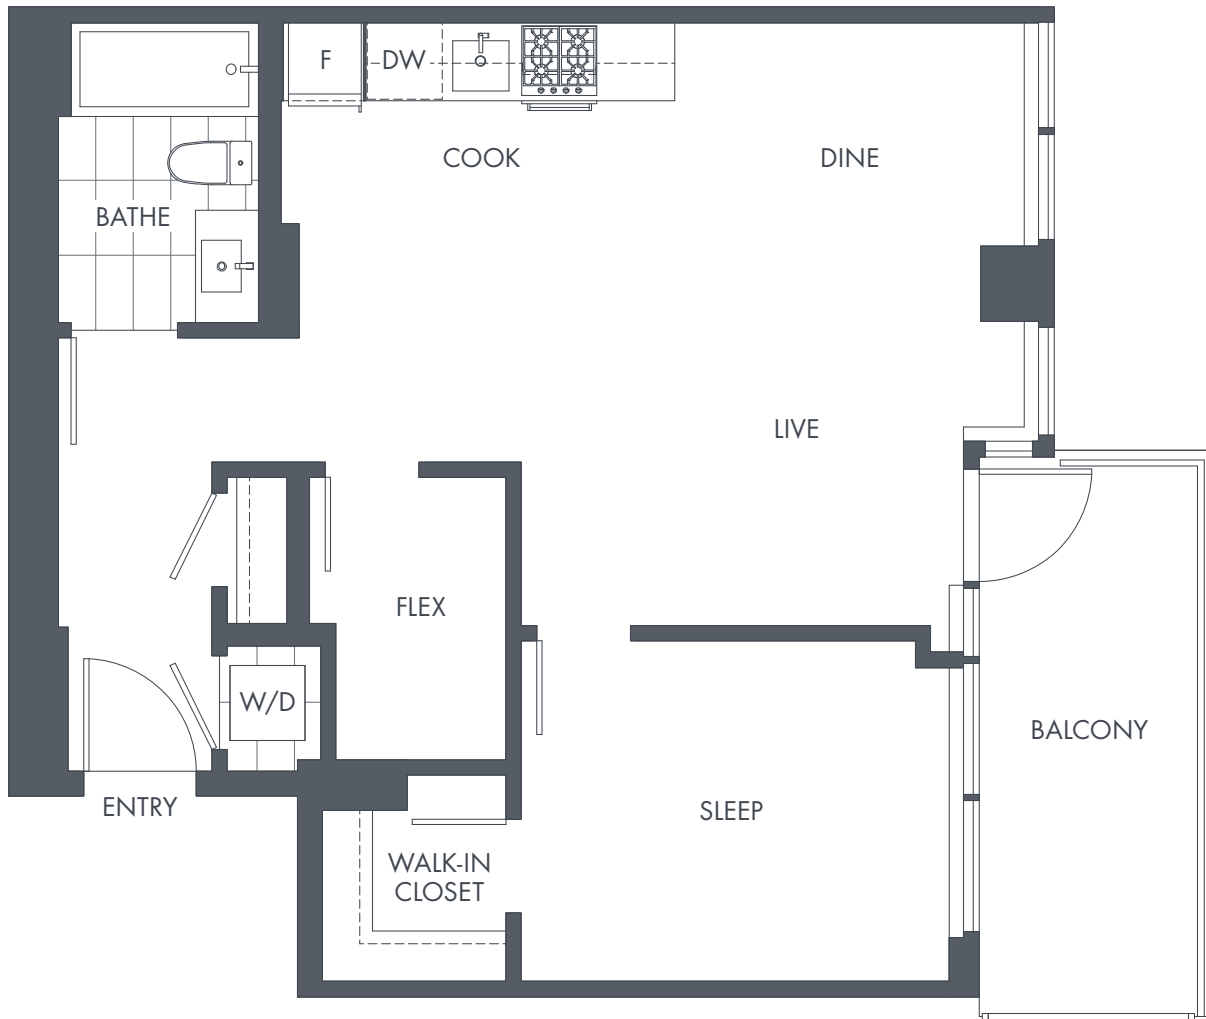

# PLAN C7

1 BEDROOM + FLEX: 644 SF

**BlueSky**  
PROPERTIES

# CHINATOWN

← (N) MAIN STREET

E. GEORGIA STREET

LEVEL 12-18