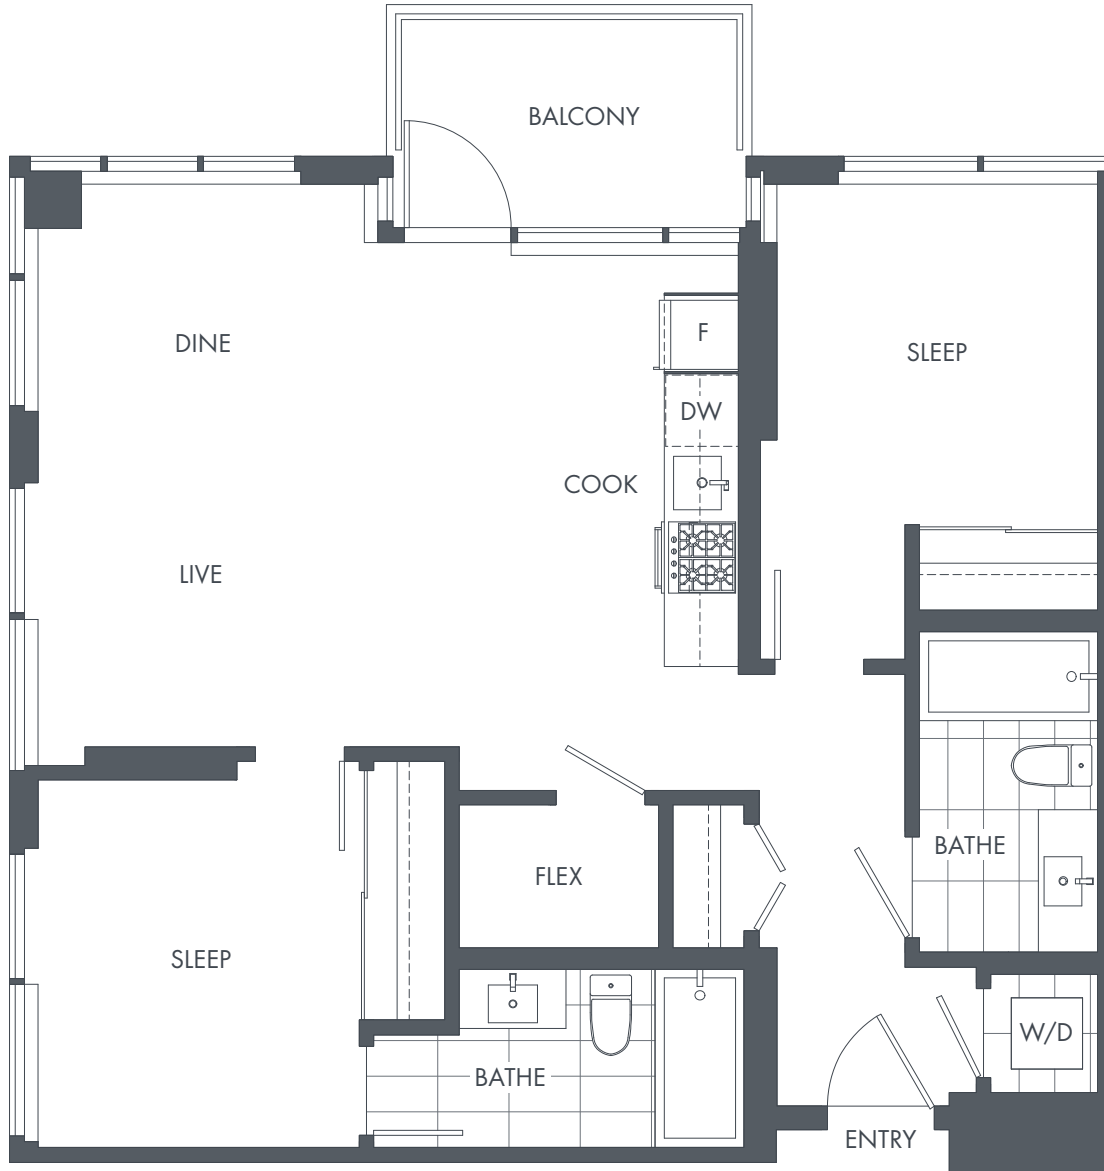

PLAN D4

2 BEDROOM + FLEX: 843 SF

BlueSky
PROPERTIES

CHINATOWN

← (N) MAIN STREET

E. GEORGIA STREET

LEVEL 12-18