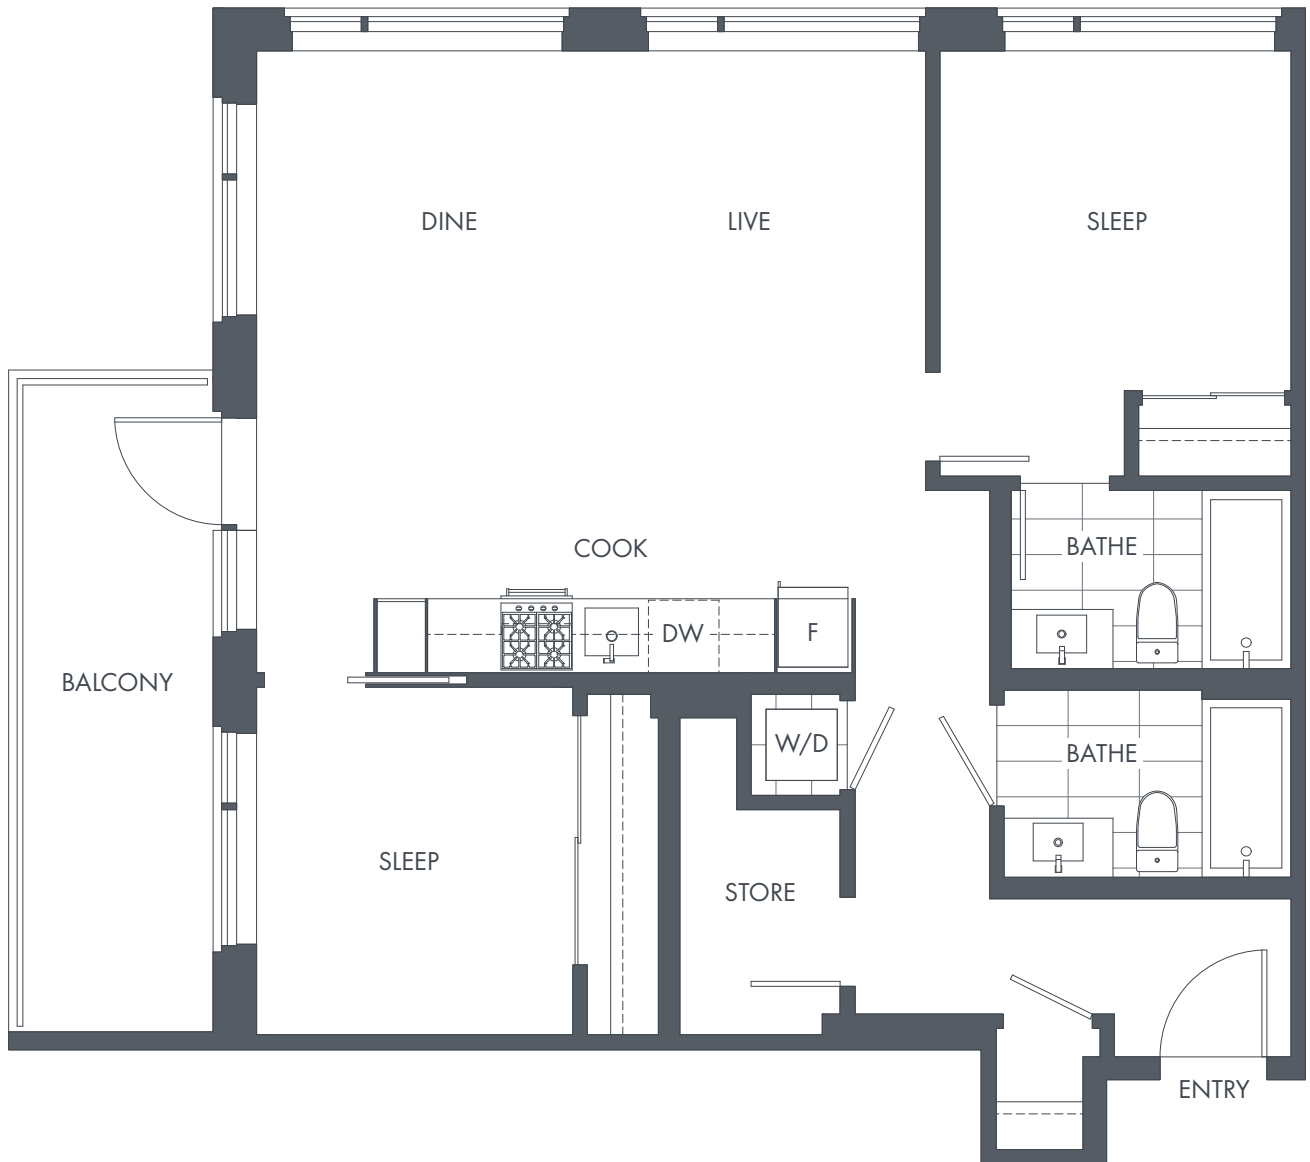

PLAN D6

2 BEDROOM: 898 SF

BlueSky
PROPERTIES

CHINATOWN

← (N) MAIN STREET

E. GEORGIA STREET

LEVEL 2-18