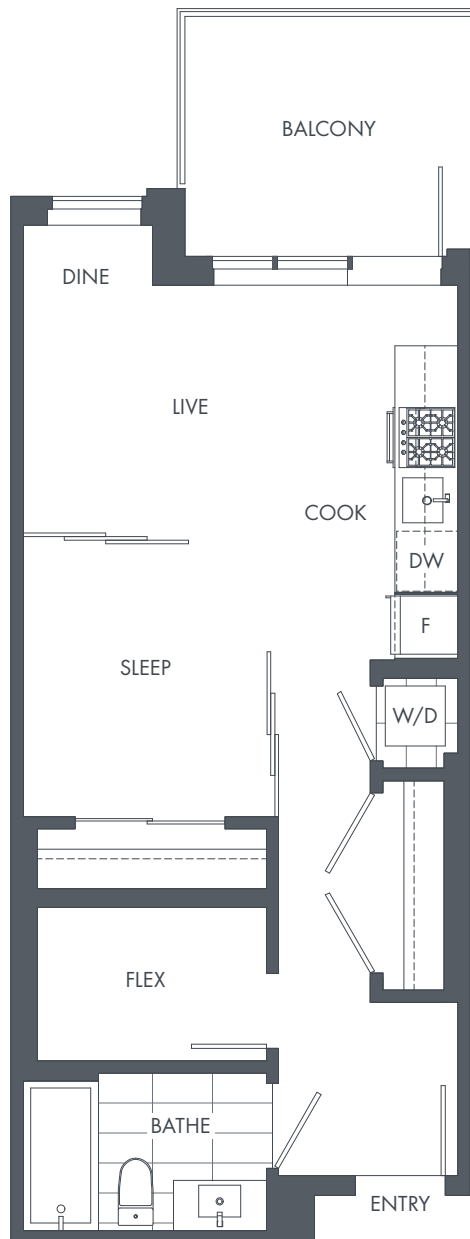

PLAN B3

1 BEDROOM + FLEX: 514 SF

BlueSky | CHINATOWN

PROPERTIES

← (N) MAIN STREET

LEVEL 12-18