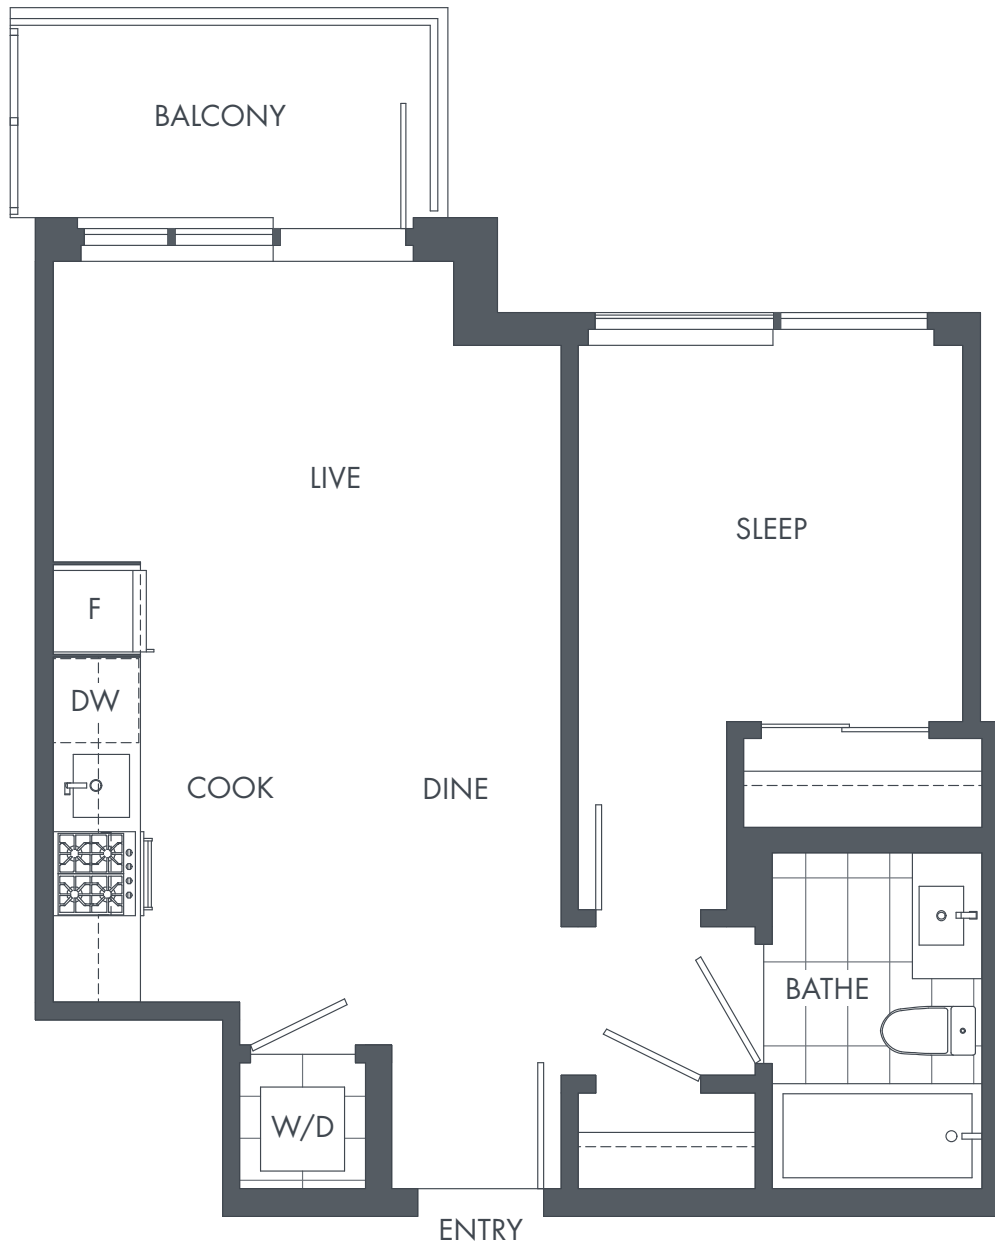

PLAN C1

1 BEDROOM: 493 SF

BlueSky
PROPERTIES

CHINATOWN

← (N) MAIN STREET

LEVEL 12-18